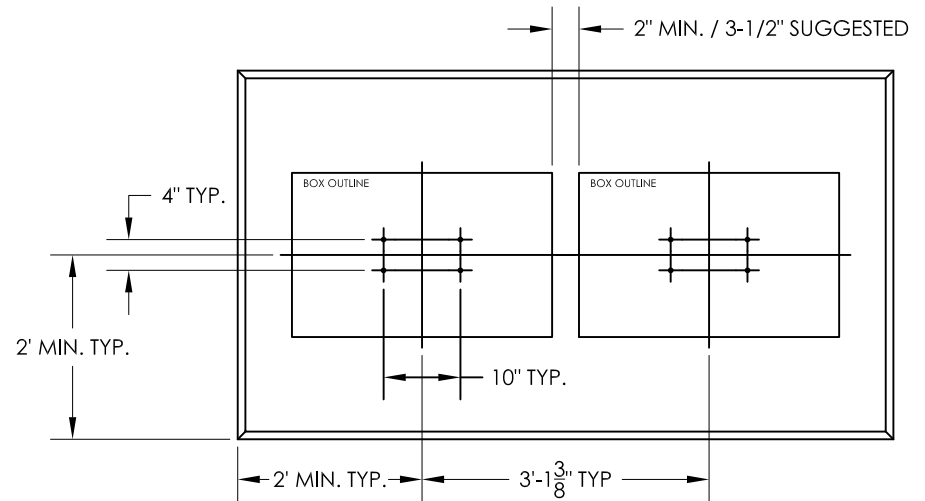

NOTES:

1. CBU & PEDESTAL MUST BE ASSEMBLED AND FULLY INSTALLED PRIOR TO ADDING ACCESSORIES.
2. CLASSIC PEDESTAL COVER AND CAP SOLD SEPARATELY.
3. AVAILABLE IN ALL STANDARD CBU POWDER COAT FINISHES.
4. PEDESTAL COVER INSTALLED USING SELF-TAPPING SCREWS (INCLUDED).
5. PEDESTAL BASE COVER DESIGNED TO FIT OVER FLORENCE 1570 SERIES CBU PEDESTAL.

PRODUCT SERIES: VOGUE™ CLASSIC SERIES - PILLAR PEDESTAL

FLORENCE
CORPORATION

5935 Corporate Drive • Manhattan, KS 66503
800 275 1747 • www.florencemailboxes.com

MODEL	PILLAR	REV	B
SCALE	NONE	LAST REV. DATE	2/20/2017
DRAWING NUMBER	91549	DRAWN BY	NBC