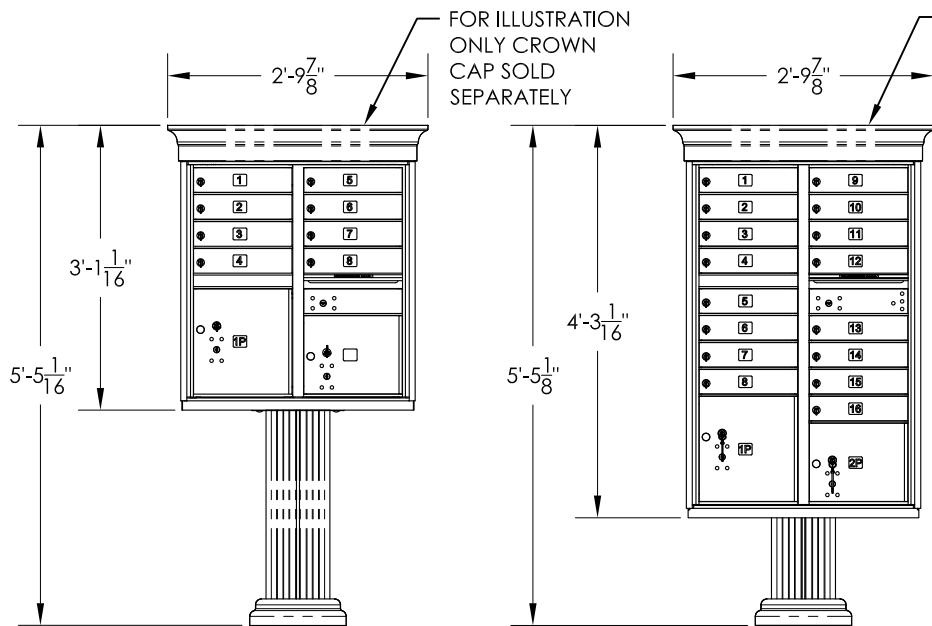

vogue™ Classic Series - Pillar Pedestal Cutsheet

SHORT PEDESTAL
(VOGUEP128)

TALL PEDESTAL
(VOGUEP114)

MULTI-UNIT PAD SPECIFICATION
IF INSTALLING WITH CROWN CAP