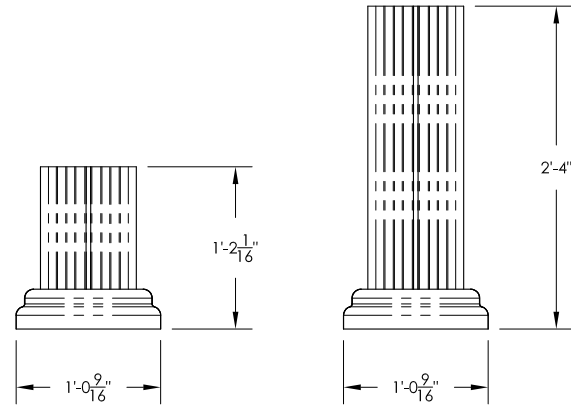

vogue™ Classic Series - Pillar Pedestal Cutsheet

SHORT PEDESTAL
(VOGUEP128)

TALL PEDESTAL
(VOGUEP114)

MULTI-UNIT PAD SPECIFICATION
IF INSTALLING WITH CROWN CAP