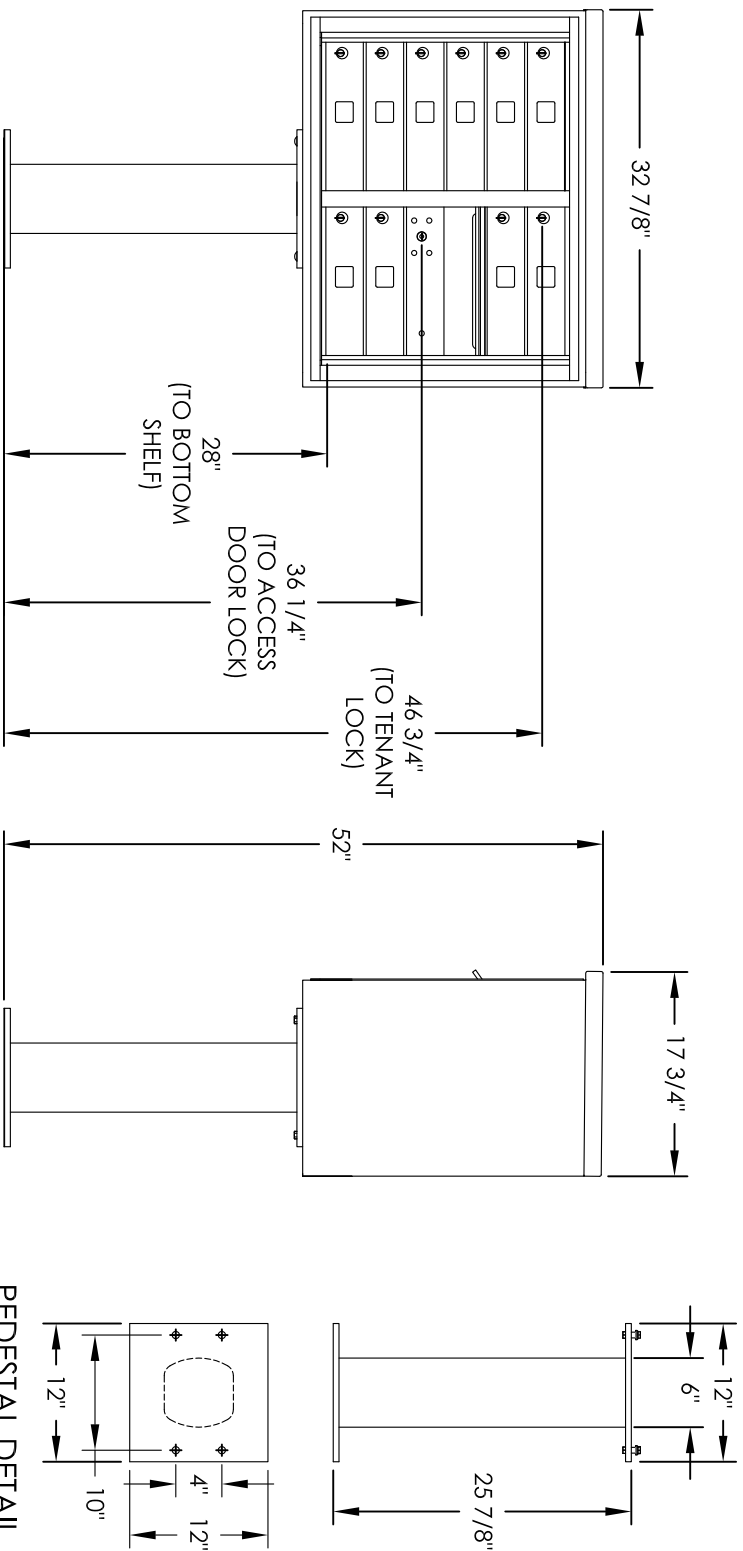

Versatile™ 4C Pedestal Mount Mailbox, 4C06D-10-P

PRODUCT SERIES: VERSATILE™ 4C PEDESTAL MOUNT MAILBOX

COMPARTMENT CHART

DESCRIPTION	COMPARTMENT	COMPARTMENT SIZE	QTY.
MAILBOX	MB1	3" H X 12" W X 15" D	10
OUTGOING MAIL	OM2	6-1/2" H X 12" W X 15" D	1

MODEL	REV
4C06D-10-P	B
SCALE	LAST REV DATE
NONE	5/13/14
DRAWING NUMBER	DRAWN BY
4C06D-10-PCS	RS